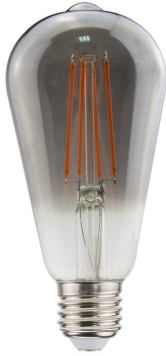

**SUNSET VINTAGE FILAMENT ST64 BULB E27 350LM 7W 2200K DIMMABLE
300 BEAM SMOKE INTEGRAL**

ILST64E27D009

This vintage-style filament bulb is designed to provide the look of a traditional incandescent bulb while maintaining the superior efficacy of LED. The super wide beam angle ensures that light is dispersed over a large area, gently filling your space with very warm white light – perfect to create the ultimate cozy atmosphere. Ideal for both commercial and residential indoor settings.

Details

Barcode:	5055788307365
Quick Order Code:	722852
Category:	Lamps
Range Name:	Sunset
Product Type:	Vintage Decorative
Product Body Finish:	Smoke Grey
Market Segment:	Commercial indoor, Residential indoor
Warranty (Years):	2

Physical Data

Product Length (mm):	140
Product Depth (mm):	64
Product Width (mm):	64
Product Weight (g):	45
Material:	Glass
Base Term:	Edison screw
Bulb Base:	E27
Construction:	Glass shell, filament strip
Globe Finish:	Smoke Grey
Globe Type:	ST64
Bulb or Luminaire Shape:	Oval
Placement / Application:	Indoor, General Lighting

Light Data

Luminous Flux in Lumens (lm):	350
Luminous efficacy (lm/W):	50
Correlated Colour Temperature (CCT) (K):	2200
Colour Temperature:	2200 - Very Warm
Colour Temperature Name:	Very Warm
Beam Angle:	300
Colour Rendering Index (CRI):	80
Frequency Range (Hz):	50/60
Instant on (Less than 1 second):	Yes
LED Type:	Filament
Lifetime (hours):	15000
Switching Cycles:	50000