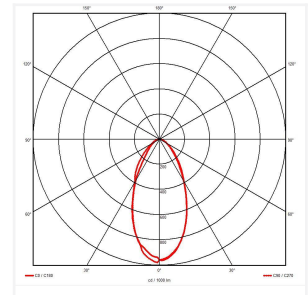

Lighting **excellence**

GU10 CCT Lamp

GU10 CCT Lamp
Code: 4L3/3100

Product Features

- Colour selectable LED GU10 bulb
- Long-Lasting Performance: Enjoy up to 25,000 hours of reliable illumination.
- Advanced optic system
- Switch between warm white (3000K), cool white (4000K), and daylight (6500K) to match any mood or setting.
- Up to 600 lumens
- Non-dimmable

Technical Information

Wattage	6W
Lumens Delivered	610lm (4000K)
Lm/W	100lm/W
Beam Angle	60
CRI	80
CCT	3000k/4000k/6500k
Input	220-240V
Operating Temp	-20°C to 40°C
SDCM	6
Product Weight without Packaging	0.0365 kg

Technical Information

Light Source	GU10
Colour / Finish	White
Fire Rated	No
IP Rating	IP20
Warranty (Years)	3
CE Mark	Yes
Diameter	50 mm
Height	60 mm