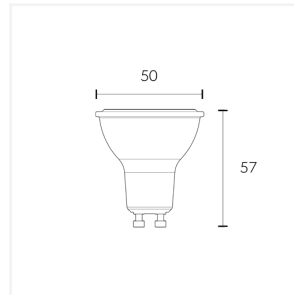

Lighting **excellence**

GU10 CCT Lamp

GU10 CCT Lamp
Code: 4L3/3100

Product Features

- Colour selectable LED GU10 bulb
- Long-Lasting Performance: Enjoy up to 25,000 hours of reliable illumination.
- Advanced optic system
- Switch between warm white (3000K), cool white (4000K), and daylight (6500K) to match any mood or setting.
- Up to 600 lumens
- Non-dimmable

Technical Information

Wattage	6W
Lumens Delivered	610lm (4000K)
Lm/W	100lm/W
Beam Angle	60
CRI	80
CCT	3000k/4000k/6500k
Input	220-240V
Operating Temp	-20°C to 40°C
SDCM	6
Product Weight without Packaging	0.0365 kg

Technical Information

Light Source	GU10
Colour / Finish	White
Fire Rated	No
IP Rating	IP20
Warranty (Years)	3
CE Mark	Yes
Diameter	50 mm
Height	60 mm